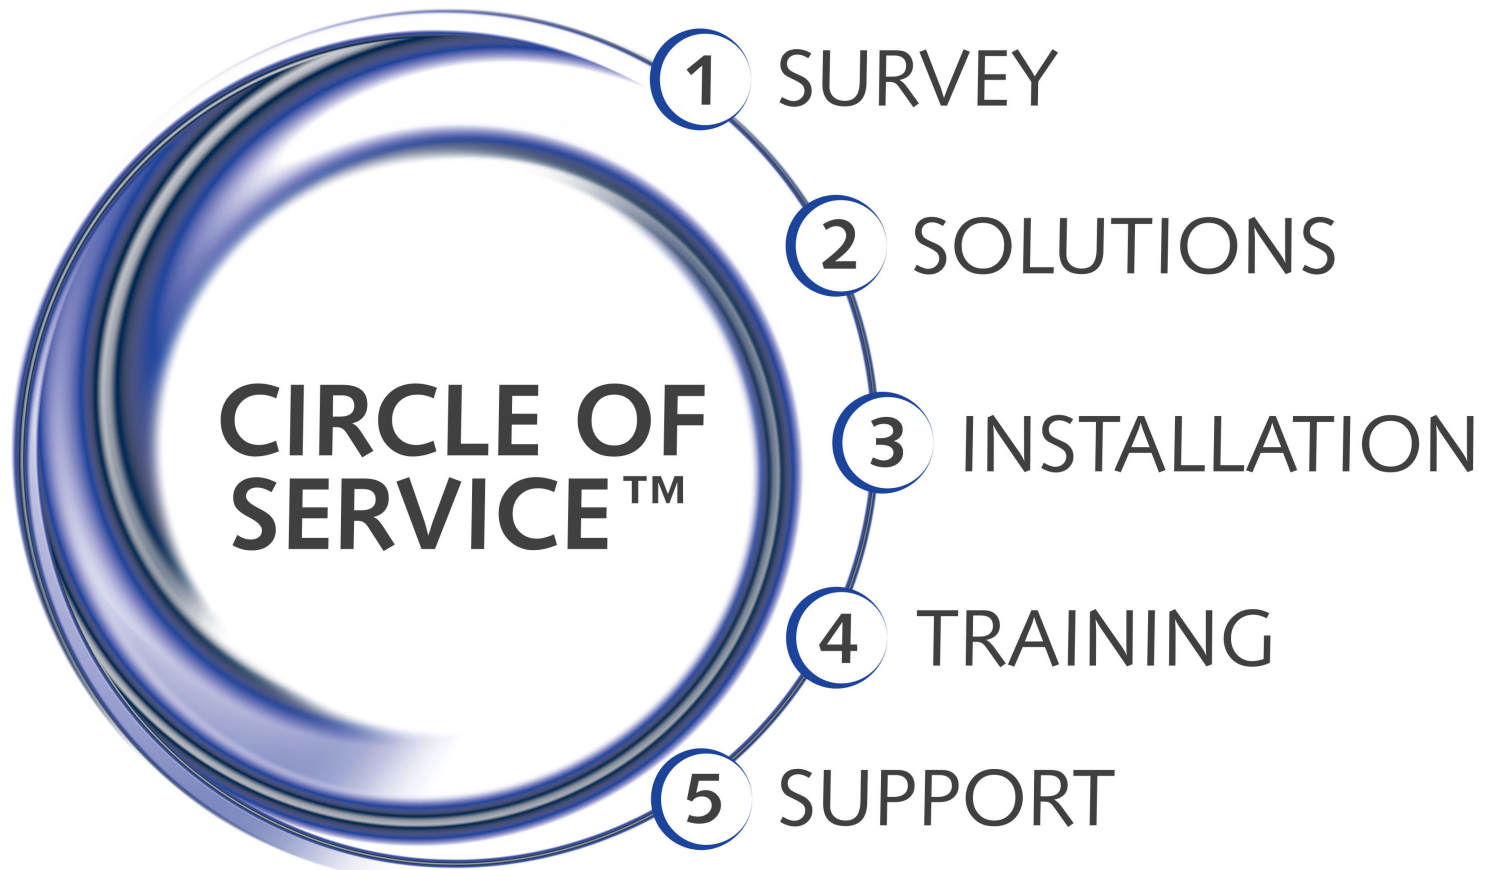

CIRCLE OF SERVICE

CONTACT US

stateindustrial.com

support@stateindustrial.com

1.866.747.2229

5915 Landerbrook Drive, Mayfield Heights, OH 44124