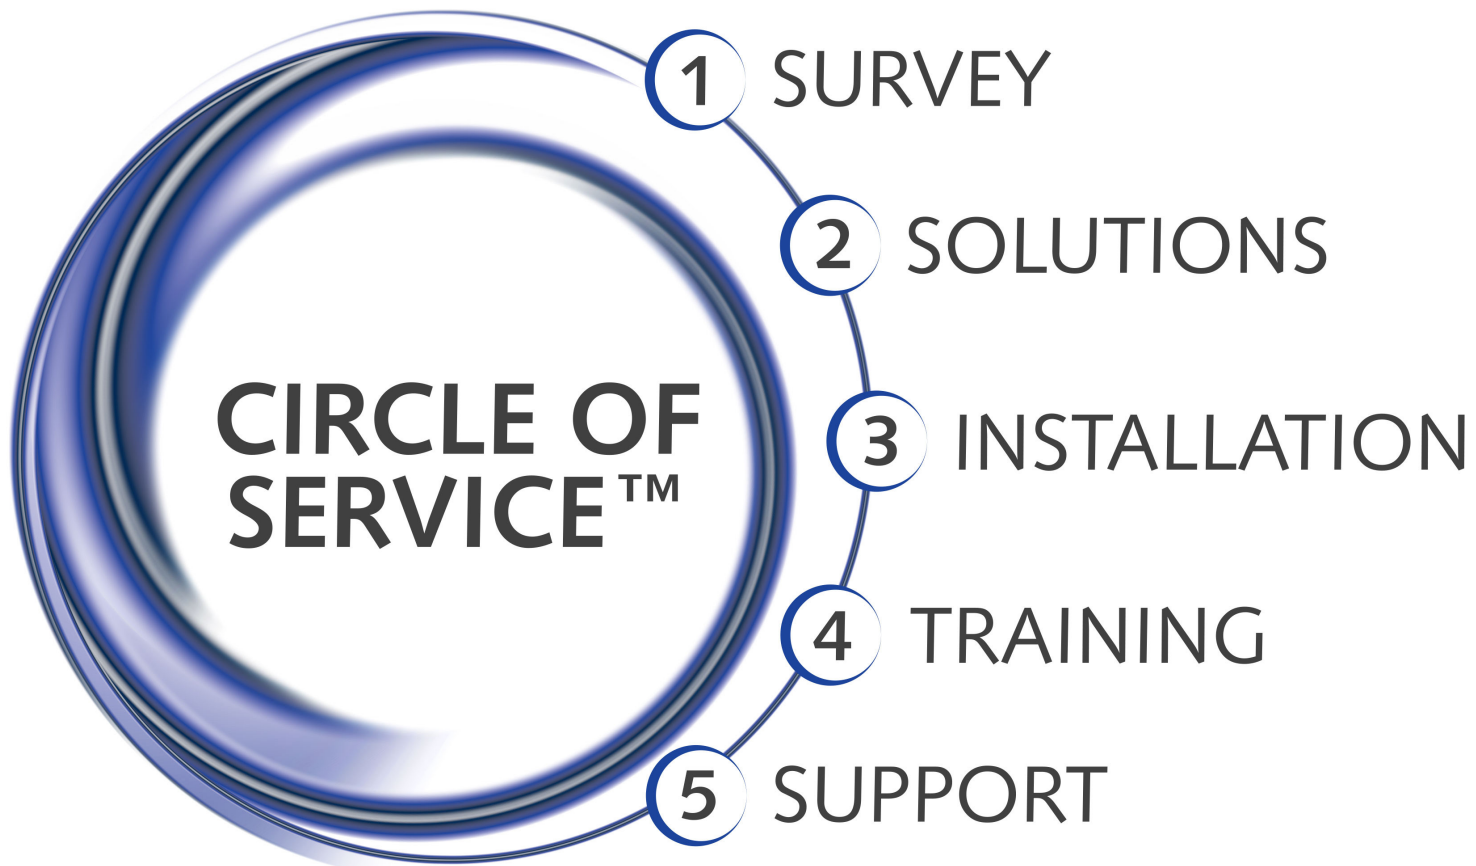

State Industrial Products
5915 Landerbrook Drive
Mayfield Heights, OH 44124
To Order Call: 1-866-747-2229
www.stateindustrial.com

Canada
6935 Davand Drive
Mississauga, Ontario L5T 1L5
To Order Call: 1-800-668-6513

Puerto Rico
Royal Industrial Park, Bldg "M"
Local #5, Carr 869, km 1.5 Palmas
Cataño, P.R. 00962
To Order Call: 787-275-3185